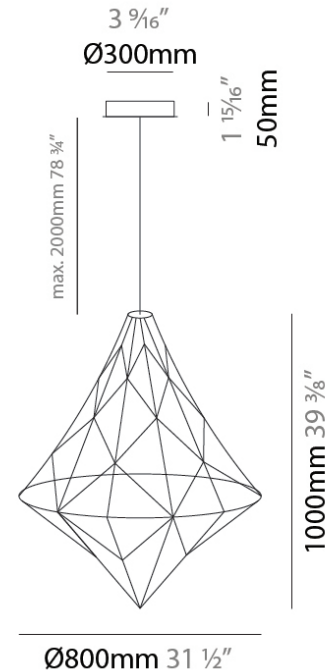

GENERAL

Series: Adamas
Partner: Quasar
Division: Design
Installation: Suspension
Product Type: Chandelier
Mounting Location: Ceiling

PHYSICAL

Shape: Abstract
Diameter (mm): 800
Diameter (in): 31 1/2
Height (mm): 1000
Height (in): 39 3/8
Max. Overall Height (mm): 3000
Max. Overall Height (in): 118 1/8
Fixture Finish: NIC / BRA / BBR
Fixture Material: Metal
Cable Details: 2000mm Cable

LED

Color Temperature (°K): 2400 / 2800
Max. Delivered Lumen (lm): 3240
CRI: >90 CRI
Lamp Life (hrs): 50000

OPTICAL

RATINGS AND CERTIFICATIONS

Certified By: Certified for North American Standards
IP rating: IP20

GENERAL

Series: Adamas
Partner: Quasar
Division: Design
Installation: Suspension
Product Type: Chandelier
Mounting Location: Ceiling

PHYSICAL

Shape: Abstract
Diameter (mm): 1000
Diameter (in): 39 ³ / ₈
Height (mm): 1200
Height (in): 47 ¹ / ₄
Max. Overall Height (mm): 3200
Max. Overall Height (in): 126
Fixture Finish: NIC / BRA / BBR
Fixture Material: Metal
Cable Details: 2000mm Cable